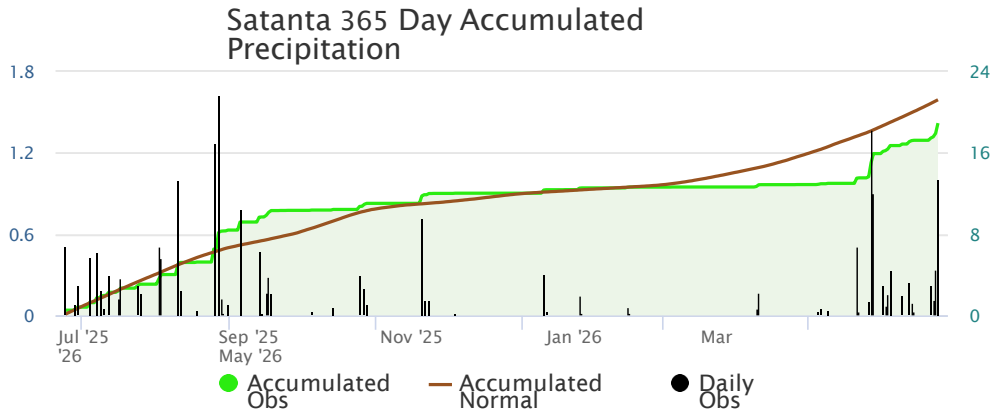

## 2026 Hugoton, Kansas Irrigated Winter Wheat Performance Trial, Stevens County

Private farm, Stevens County, 37.27161138, -101.2801862

Planted 10-1-2025

Previous crop: corn

No till; pivot irrigation

Harvested 6-22-2026

\*Plots were affected by varying amounts of freeze, wind ,and hail damage.

BRAND	NAME	YIELD (bu/a)	PAVG (%)	TW (lb/bu)	MOIST (%)
KWA	KS Tradition	<b>105.0</b>	125.9	57.8	14.1
KWA	KS Territory	<b>100.1</b>	120.1	58.2	15.0
PlainsGold	Gabriel	<b>98.7</b>	118.5	59.7	14.8
KWA	KS Bill Snyder	<b>97.1</b>	116.5	57.3	14.8
PlainsGold	CO19410R	92.8	111.3	57.3	13.9
KWA	KS Big Bow	92.1	110.4	58.5	16.0
AgriPro	AP24 AX	88.7	106.4	54.9	13.1
Limagrain	LCS Highnoon	88.2	105.8	56.0	12.8
PlainsGold	Canvas	88.2	105.8	58.1	13.8
Polansky	Rockstar	88.0	105.6	55.1	12.1
AgriPro	AP Tango	86.6	103.8	57.7	13.9
Nutrien	Ramsay	86.1	103.3	55.8	12.4
KWA	KS Homesteader CL+	86.0	103.2	59.9	15.1
Limagrain	LCS Aries	85.7	102.8	56.4	13.7
AgriPro	AP Sunbird	85.0	101.9	58.3	14.1
KWA	KS Flintlock	84.5	101.4	55.5	12.4
WestBred	WB4422	84.0	100.8	56.8	13.4
Limagrain	LCS Troubadour AX	83.2	99.7	54.6	12.2
PlainsGold	Outlaw	83.1	99.7	55.4	12.7
KWA	KS Providence	82.9	99.4	56.4	13.2