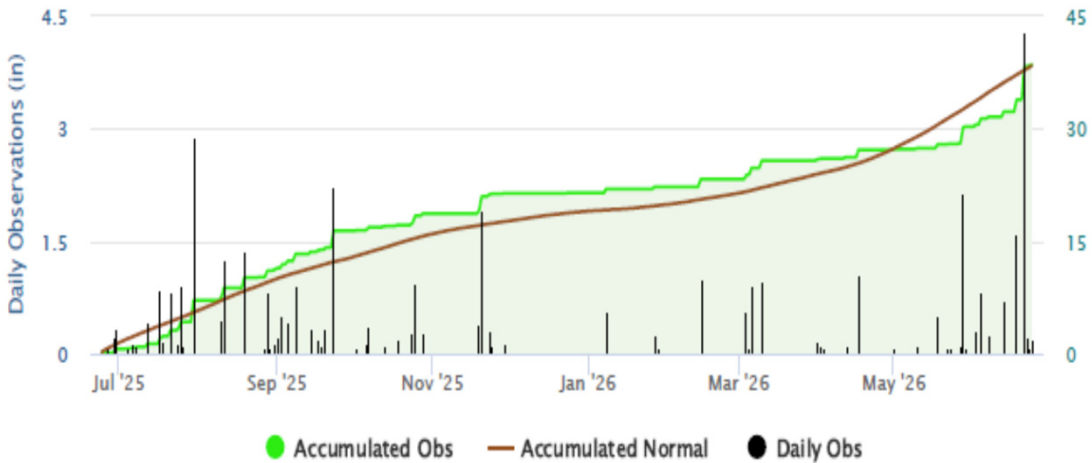

2026 Wellington, Kansas Winter Wheat Performance Trial, Sumner County

Private farm, Sumner County, 37.1876135, -97.38696831

Planted 10-15-2025

Previous crop Wheat; minimum-till

Harvested 6-10-2026

Haysville 3SE 365 Day Accumulated Precipitation

BRAND	NAME	YIELD (bu/a)	PAVG (%)	TW (lb/bu)	MOIST (%)
KWA	KS Tradition	61.7	127.5	57.6	11.1
KWA	KS Flintlock	61.2	126.4	58.6	10.2
KWA	KS Providence	55.9	115.5	59.6	10.2
KWA	KS Mako	54.3	112.2	59.7	10.6
Croplan	CP7599CLP	53.4	110.2	60.1	10.8
OGI	Showdown	53.3	110.1	57.6	10.9
Limagrain	LCS Warbird AX	53.2	109.9	59.1	11.2
PlainsGold	CO19410R	52.5	108.5	58.8	11.3
AgriPro	AP Prolific	52.3	108.1	58.2	10.7
PlainsGold	Crescent AX	51.1	105.6	59.5	11.4
Croplan	CP7017AX	50.7	104.7	56.0	11.3
KWA	KS Bill Snyder	50.7	104.7	56.8	11.0
AgriPro	AP Tango	50.6	104.5	56.5	11.2
PlainsGold	Outlaw	50.3	103.8	56.8	11.6
Limagrain	LCS Atomic AX	50.2	103.6	58.8	11.2
Limagrain	LCS Cowie AX	50.1	103.6	59.4	11.0
OGI	High Cotton	49.7	102.7	59.0	10.8
AgriPro	AP Sunbird	48.8	100.8	55.9	11.2
AgriPro	AP24 AX	47.3	97.6	55.6	11.5