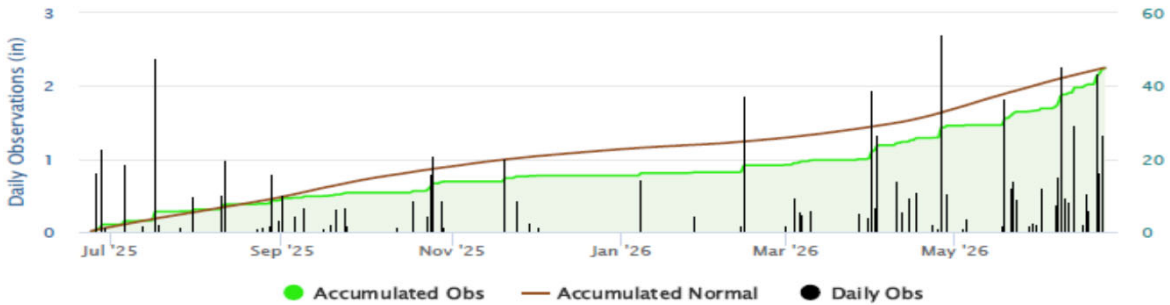

2026 Parsons, Kansas Hard and Soft Winter Wheat Performance Trials, Labette County

Southeast Kansas Agricultural Research Center

Planted 10-2-2025

Fertility: 150-50-50 lbs/a N, P, K

Harvested 6-11-2026

*Dry at planting and all winter long. Spring was very wet and mild and caused some disease pressure. A few really late freezes during boot stage.

Parsons 365 Day Accumulated Precipitation

<i>Hard Winter</i>		YIELD	PAVG	TW	MOIST	HEAD	HT	Fusarium	Leaf rust
BRAND	NAME	(bu/a)	(%)	(lb/bu)	(%)	(date)	(in)	(%)	(%)
PHILLIPS	PS1985	96.1	121.1	52.3	14.5	4/14	28.5	9	40
KWA	KS FLINTLOCK	91.0	114.6	51.2	11.6	4/13	29.5	11	38
POLANSKY	GOLDEN HAWK	88.9	111.9	55.6	15.2	4/15	30.3	3	13
POLANSKY	ROCKSTAR	79.1	99.7	50.0	14.5	4/15	27.3	45	35
AGSECO	AG RADICAL	76.5	96.3	50.4	14.3	4/13	30.0	13	40
AGRIPRO	AP PROLIFIC	75.0	94.4	50.0	11.0	4/14	30.0	11	23
OGI	OK CORRAL	74.4	93.7	54.8	12.1	4/14	30.5	37	38
KWA	KS PROVIDENCE	73.7	92.9	50.1	13.5	4/14	26.8	20	40
OGI	BLOSSOM CL+	72.5	91.4	51.8	19.2	4/14	32.5	60	51
OGI	HIGH COTTON	66.8	84.1	53.6	14.0	4/12	30.3	31	60
	AVERAGE	79.4	100.0	52.0	14.0	4/13	29.6	24	38
	LSD (0.05)	8.2	10.3	1.8	2.0	--	1.5	--	--
	Heritability	0.2	--	--	--	--	--	--	--

<i>Soft Winter</i>		YIELD	PAVG	TW	MOIST	HEAD	HT
BRAND	NAME	(bu/a)	(%)	(lb/bu)	(%)	(date)	(in)
AGRIMAXX	575	96.8	116.2	52.2	15.2	4/16	29.5
PIONEER	P25R65	88.8	106.6	51.8	11.8	4/13	29.8
AGRIMAXX	543	87.0	104.4	50.1	12.0	4/13	29.0
AGRIMAXX	EXP 2605	84.1	100.9	51.1	14.8	4/13	29.0
AGRIMAXX	503	83.2	99.9	50.5	14.2	4/13	29.8
AGRIMAXX	545	83.0	99.6	51.4	12.9	4/13	29.3
AGRIMAXX	564	82.2	98.7	52.4	17.3	4/13	30.5
AGRIMAXX	555	79.0	94.9	51.2	14.4	4/13	30.3
AGRIMAXX	513	76.2	91.5	52.1	14.1	4/13	30.3
PIONEER	P25R800	72.7	87.3	50.0	12.1	4/13	29.0
	AVERAGE	83.3	100.0	51.3	13.9	4/13	29.6
	LSD (0.05)	5.8	7.0	0.8	1.5	--	0.5
	Heritability	0.5	--	--	--	--	--