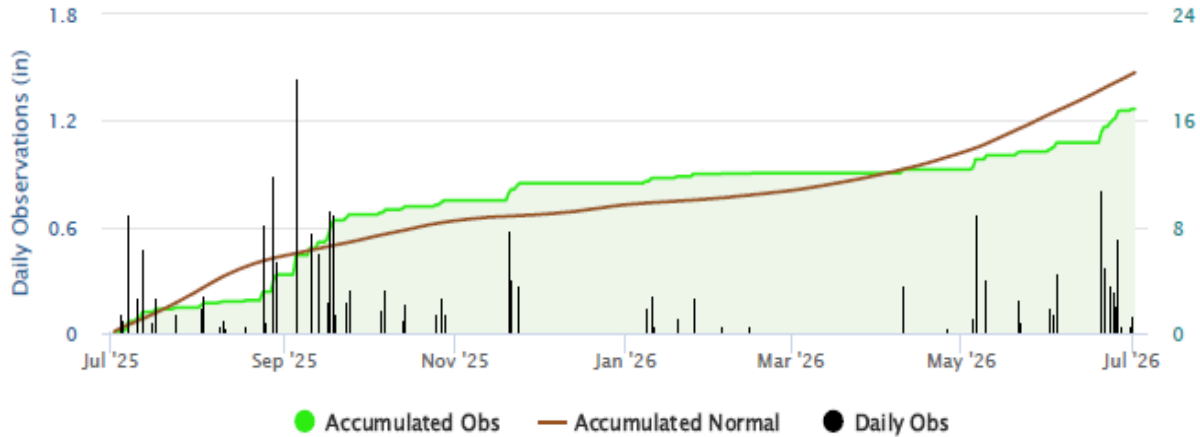

2026 Garden City, Kansas Irrigated Winter Wheat Performance Trial, Finney County

Kansas State University Southwest Agricultural Research Center, Garden City

Planted 10-1-2025

Previous crop corn; minimum tillage

Pivot irrigation

Harvested 6-30-2026

Garden City 365 Day Accumulated Precipitation

| BRAND | NAME | YIELD (bu/a) | PAVG (%) | TW (lb/bu) | MOIST (%) |
|------------|-------------------|-----------------|-------------|---------------|--------------|
| PlainsGold | CO19410R | 116.4 | 132.8 | 56.5 | 8.4 |
| PlainsGold | Canvas | 108.2 | 123.4 | 56.4 | 8.6 |
| KWA | KS Big Bow | 106.0 | 121.0 | 56.9 | 8.6 |
| AGSECO | AG Golden | 103.8 | 118.5 | 54.0 | 7.5 |
| AgriPro | AP Sunbird | 99.7 | 113.8 | 56.8 | 8.7 |
| KWA | KS Territory | 99.5 | 113.6 | 56.4 | 8.4 |
| PlainsGold | Gabriel | 99.0 | 113.0 | 57.5 | 9.1 |
| PlainsGold | Outlaw | 98.4 | 112.3 | 54.9 | 7.8 |
| KWA | KS Tradition | 95.9 | 109.5 | 55.5 | 8.1 |
| Limagrain | LCS Aries | 95.5 | 109.0 | 55.9 | 8.5 |
| Limagrain | LCS Troubadour AX | 95.2 | 108.7 | 54.7 | 8.0 |
| WestBred | WB4792 | 94.6 | 108.0 | 57.7 | 9.3 |
| AgriPro | AP Tango | 93.2 | 106.3 | 56.6 | 8.6 |
| OGI | Wyatt | 92.7 | 105.8 | 55.0 | 7.8 |
| KWA | KS Providence | 90.2 | 103.0 | 55.4 | 8.1 |
| WestBred | WB4347 | 90.1 | 102.8 | 57.6 | 8.8 |
| KWA | KS Bill Snyder | 90.0 | 102.7 | 56.2 | 8.3 |
| Nutrien | Milestone | 86.9 | 99.1 | 53.0 | 7.0 |
| Limagrain | LCS Steel AX | 85.7 | 97.8 | 54.9 | 8.0 |
| WestBred | WB4445CLP | 85.6 | 97.7 | 56.2 | 8.4 |