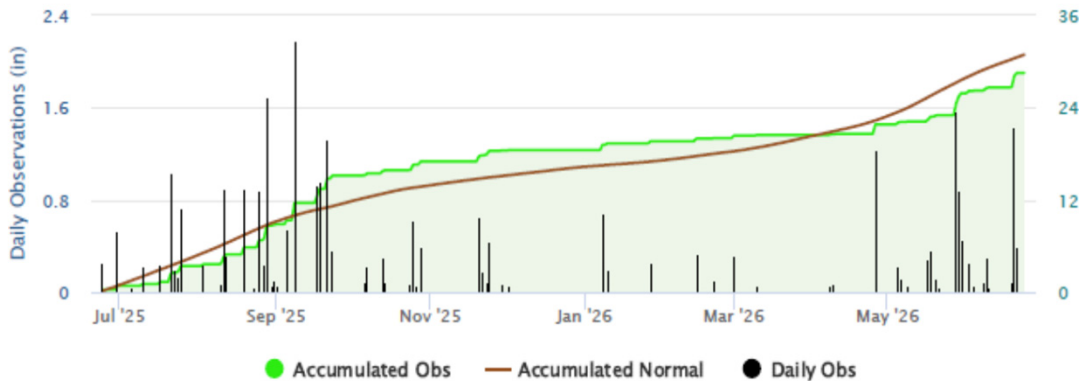

2026 Lorraine, Kansas Winter Wheat Performance Trial, Ellsworth County

Private farm, Ellsworth County, 38.55110764, -98.35409847

Planted 10-17-2025

Previous crop wheat; no-till

Harvested 6-12-2026

*Evidence of moderate freeze and wind damage.

Lorraine 365 Day Accumulated Precipitation

BRAND	NAME	YIELD (bu/a)	PAVG (%)	TW (lb/bu)	MOIST (%)
Limagrain	LCS Steel AX	80.0	135.8	61.3	12.5
Nutrien	Ramsay	72.8	123.6	58.9	12.4
PlainsGold	CO19410R	71.5	121.3	63.6	9.9
Limagrain	LCS Highnoon	69.0	117.3	62.4	9.6
PlainsGold	Outlaw	68.7	116.6	61.5	9.9
KWA	KS Bill Snyder	68.5	116.3	62.2	9.0
KWA	Flintlock	66.9	113.7	59.8	10.0
Polansky	Golden Hawk	66.1	112.2	59.3	10.4
Phillips	PS1985	65.9	111.9	61.4	10.0
WestBred	WB4422	65.5	111.3	62.0	10.7
Limagrain	LCS Radar	64.9	110.1	59.6	9.3
PlainsGold	Canvas	64.4	109.3	63.0	10.5
KWA	KS Chikaskia	64.4	109.3	59.8	11.1
PlainsGold	Bernd	63.2	107.3	60.8	10.7
PlainsGold	Gabriel	62.6	106.3	61.2	12.1
Limagrain	LCS Aries	61.5	104.5	60.4	10.5
WestBred	WB4347	59.9	101.8	61.9	11.2
AgriPro	AP24 AX	59.0	100.2	57.7	12.5
Limagrain	LCS Troubadour AX	58.3	99.0	60.5	11.3
Limagrain	LCS Helix AX	57.4	97.4	60.9	10.7
Limagrain	LCS Cowie AX	57.2	97.1	59.5	12.6