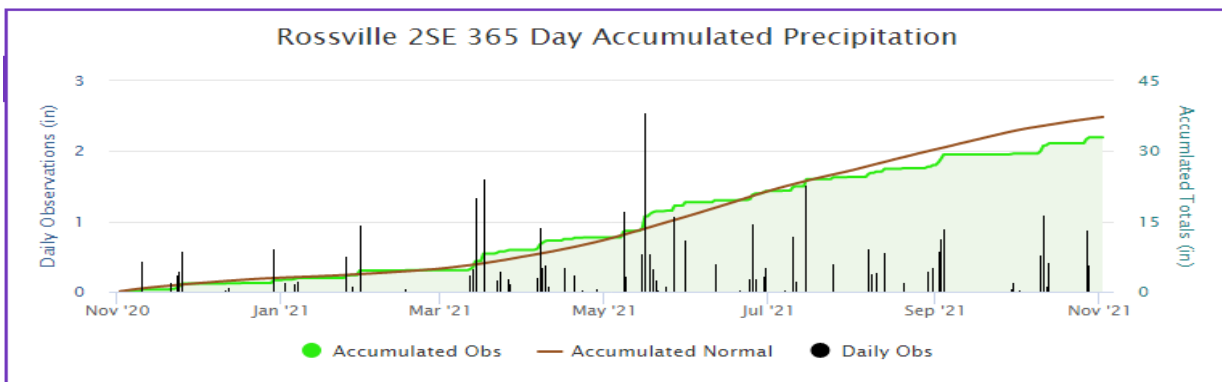

2021 Rossville, Kansas Irrigated Soybean Performance Test, Shawnee County

BRAND	NAME	YIELD (bu/a)	PAVG (%)	MAT (date)	PHT (in)	LDG (score 1-9)	AUDC** (SDS rating)
ASGROW	AS37X71	81	105	27-Sep-21	44	2	36
ASGROW	AS40XFO	83	107	25-Sep-21	42	1	6
BECKS	MG3.7	80	103	19-Sep-21	39	2	138
BECKS	MG4.2	69	89	27-Sep-21	46	2	326
CHECK	21MG3.1	77	100	21-Sep-21	41	5	493
CHECK	21MG3.9	77	99	29-Sep-21	41	1	62
DONMARIO	DM40E62	69	89	26-Sep-21	42	3	333
DONMARIO	DM42F62	84	109	29-Sep-21	47	2	83
KANSAS AES	K16-1729	75	97	27-Sep-21	39	3	312
KANSAS AES	KS4120NSGT	77	99	26-Sep-21	36	1	514
KANSAS AES	KS4520NS	83	108	26-Sep-21	41	3	92
NK	39-62X	85	110	27-Sep-21	44	2	9
NK	39-82X	84	109	27-Sep-21	43	3	101
VIRTUE SEEDS	V 4520S	80	104	29-Sep-21	44	2	89
VIRTUE SEEDS	V4122S	80	103	27-Sep-21	41	4	135
WILLCROSS	WX1038NGT/LL	74	95	27-Sep-21	45	4	599
WILLCROSS	WX1748NLL	83	108	28-Sep-21	43	1	12
WILLCROSS	WX1839NLL	78	102	25-Sep-21	42	2	386
WILLCROSS	WXE8038NS	74	96	21-Sep-21	42	3	669
WILLCROSS	WXE8043NS	87	113	29-Sep-21	42	2	79
WILLCROSS	WXE8146NS	64	83	29-Sep-21	46	4	464
WILLCROSS	WXE8148NS	60	78	29-Sep-21	43	4	1042
	AVERAGE	77	100	27-Sep-21	42	2	254
	CV (%)	7	--	--	7	30	126
	LSD(0.1)	7	--	--	5	1	377

*Yields must differ by more than the LSD value to be considered statistically different.

**AUDPC = area under the disease pressure curve. This is an assessment of the severity of Sudden Death Syndrome (SDS) in the plot. The higher the AUDPC, the more severe the SDS symptoms.