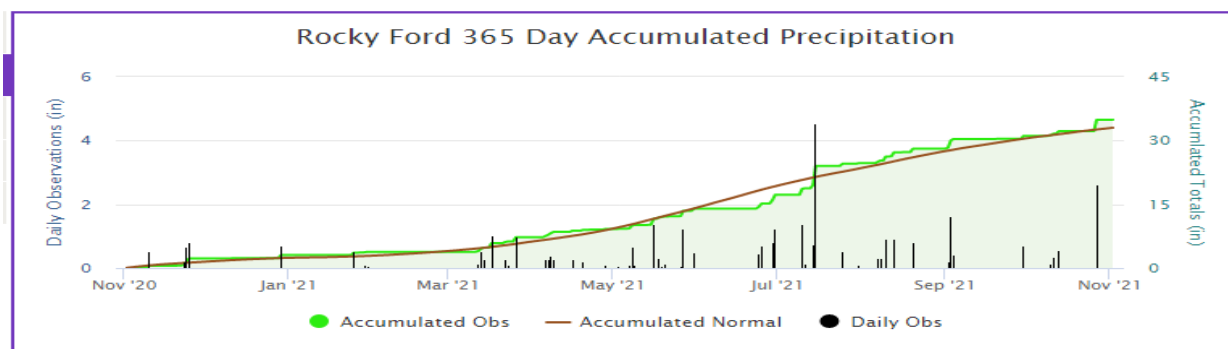

2021 Riley, Kansas Soybean Performance Test, Riley County

BRAND	NAME	YIELD (bu/a)	PAVG (%)	MAT (date)	PHT (in)	LDG (score 1-9)
ASGROW	AS37X71	65	113	29-Sep-21	41	1
ASGROW	AS40XFO	60	105	02-Oct-21	39	1
BECKS	MG3.7	65	113	28-Sep-21	35	1
BECKS	MG4.2	58	102	09-Oct-21	40	1
CHECK	21MG3.1	65	113	30-Sep-21	38	1
CHECK	21MG3.9	54	95	05-Oct-21	38	1
DONMARIO	DM36F62S	57	100	03-Oct-21	38	1
DONMARIO	DM40E62	62	108	06-Oct-21	41	1
KANSAS AES	K16-1729	52	90	29-Sep-21	37	1
KANSAS AES	K17-1532	57	99	01-Oct-21	39	1
KANSAS AES	K17-6185	67	117	30-Sep-21	38	1
KANSAS AES	K17-6326	56	98	01-Oct-21	35	1
KANSAS AES	K17-6388	62	107	04-Oct-21	38	1
KANSAS AES	K17-6484	58	101	01-Oct-21	35	2
KANSAS AES	K18-6756 GT	55	95	03-Oct-21	31	1
KANSAS AES	K18-6776 GT	62	107	02-Oct-21	35	1
KANSAS AES	K18-6777 GT	54	94	01-Oct-21	33	1
KANSAS AES	K18-6782 GT	47	81	01-Oct-21	35	1
KANSAS AES	K18-6805 GT	52	90	03-Oct-21	39	1
KANSAS AES	K18-6812 GT	55	95	01-Oct-21	32	1
KANSAS AES	K18-6860 GT	54	93	01-Oct-21	36	1
KANSAS AES	K18-6882 GT	55	96	01-Oct-21	32	1
KANSAS AES	K18-6897 GT	53	92	03-Oct-21	31	1
KANSAS AES	K18-6903 GT	53	93	07-Oct-21	33	1
KANSAS AES	K18-6908 GT	57	100	02-Oct-21	33	1
KANSAS AES	K18-6974 GT	60	105	01-Oct-21	35	1
KANSAS AES	KS4117Ns	59	102	03-Oct-21	29	1
KANSAS AES	KS4120NSGT	59	103	04-Oct-21	34	1
KANSAS AES	KS4520NS	52	90	03-Oct-21	38	1
VIRTUE SEEDS	V4122S	60	104	01-Oct-21	43	1
	AVERAGE	57	100	03-Oct-21	37	1
	CV (%)	7	--	--	5	16
	LSD (0.1)	4	--	--	3	0

*Yields must differ by more than the LSD value to be considered statistically different.

<https://mesonet.k-state.edu/precip/daily/#mtIndex=24&tab=chart-tab>