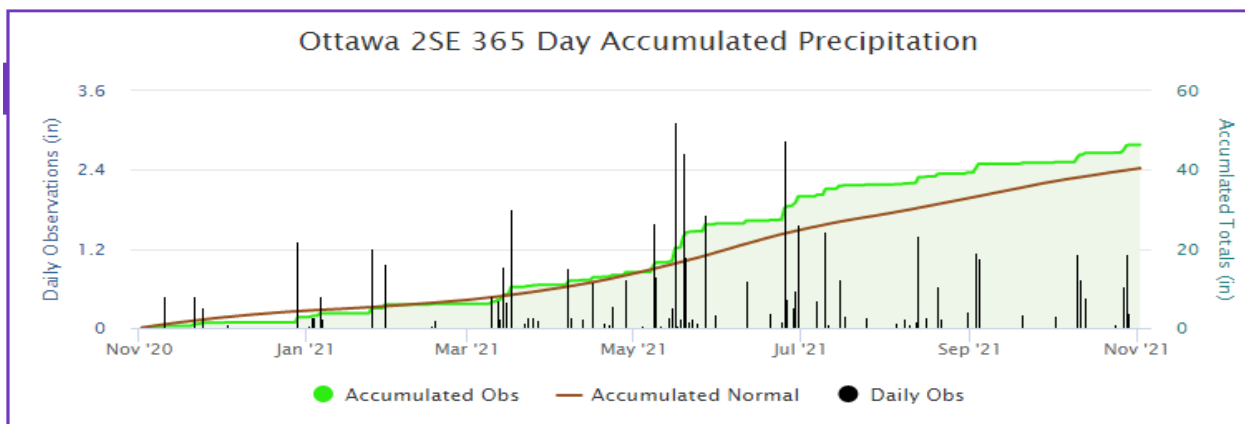

2021 Ottawa, Kansas Soybean Performance Test, Groups 4-5, Franklin County

BRAND	NAME	YIELD (bu/a)	PAVG (%)	MAT (date)	PHT (in)	LDG (score 1-9)
BECKS	MG4.8	65	105	08-Oct-21	27	1
BECKS	MG5.1	64	104	07-Oct-21	28	1
CHECK	21MG4.8	63	102	12-Oct-21	29	1
KANSAS AES	K15-1809	64	104	11-Oct-21	29	1
KANSAS AES	K15-1874	58	94	07-Oct-21	26	1
KANSAS AES	KS4919N	58	93	12-Oct-21	29	1
KANSAS AES	KS5120NS	59	95	12-Oct-21	26	1
VIRTUE SEEDS	V4720S	62	99	07-Oct-21	37	1
WILLCROSS	WX1748NLL	61	99	03-Oct-21	26	1
WILLCROSS	WXE8043NS	64	102	04-Oct-21	27	1
WILLCROSS	WXE8148NS	64	103	09-Oct-21	27	1
	AVERAGE	62	100	08-Oct-21	28	1
	CV (%)	6	--	--	11	2
	LSD (0.1)	4	--	--	1	0

*Yields must differ by more than the LSD value to be considered statistically different.

<https://mesonet.k-state.edu/precip/daily/#mtIndex=24&tab=chart-tab>