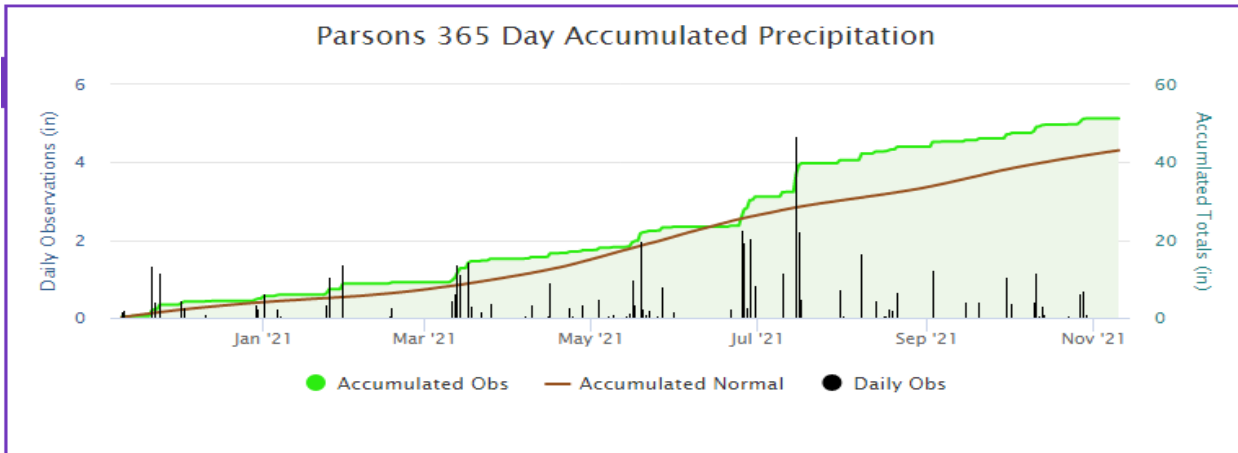

2021 McCune, Kansas Soybean Performance Test, Crawford County

BRAND	NAME	YIELD (bu/a)	PAVG (%)	MAT (date)	HT (in)	LDG (score 1-9)
ARKANSAS	R13-13997	53	101	13-Oct-21	36	1
ARKANSAS	R15-1587	56	108	12-Oct-21	33	1
ARKANSAS	R15-2422	50	96	06-Oct-21	35	2
ARKANSAS	R16-253	51	98	07-Oct-21	33	1
ARKANSAS	UA46i20C	54	103	07-Oct-21	32	1
ARKANSAS	UA54i19GT	54	104	12-Oct-21	37	1
BECKS	MG4.2	53	101	01-Oct-21	34	1
BECKS	MG4.8	53	101	08-Oct-21	36	1
BECKS	MG5.1	49	94	07-Oct-21	31	1
CHECK	21MG3.9	53	101	05-Oct-21	32	1
CHECK	21MG4.8	54	103	13-Oct-21	29	1
DONMARIO	DM46E62	52	99	07-Oct-21	32	1
DONMARIO	DM46F62	49	95	04-Oct-21	34	1
KANSAS AES	K15-1809	54	104	13-Oct-21	25	1
KANSAS AES	K15-1874	53	102	09-Oct-21	27	1
KANSAS AES	K17-4406	51	97	13-Oct-21	29	1
KANSAS AES	K17-4973	49	95	12-Oct-21	28	1
KANSAS AES	K179236-1 GT	51	98	12-Oct-21	30	1
KANSAS AES	K179247-8 GT	54	104	12-Oct-21	38	1
KANSAS AES	K18-6996 GT	47	90	11-Oct-21	21	1
KANSAS AES	K18-7024 GT	51	98	09-Oct-21	29	1
KANSAS AES	K18-7069 GT	49	95	13-Oct-21	30	1
KANSAS AES	KS4520NS	52	99	30-Sep-21	28	1
KANSAS AES	KS4919N	51	97	12-Oct-21	29	1
KANSAS AES	KS5120NS	55	106	12-Oct-21	25	1
MIDLAND	4412E3S	52	100	30-Sep-21	30	1
MIDLAND	4602E3S	49	94	06-Oct-21	34	1
MIDLAND	4621XFS	55	106	07-Oct-21	35	1
MIDLAND	4677NXS	53	102	10-Oct-21	38	1
MIDLAND	4821XFS	48	93	04-Oct-21	31	1
MIDLAND	4880E3S	55	105	11-Oct-21	41	1
MIDLAND	4922XFS	53	102	10-Oct-21	31	1
MISSOURI	S09-13608C	49	95	02-Oct-21	34	1
MISSOURI	S16-11644C	55	106	12-Oct-21	35	2
MISSOURI	S16-14801C	54	104	13-Oct-21	35	3
VIRTUE SEEDS	V4720S	55	105	02-Oct-21	33	1
	Average	52	100	08-Oct-21	32	1
	CV (%)	6	--	--	6	17
	LSD (0.1)*	4	--	--	3	0

*Yields must differ by more than the LSD value to be considered statistically different.

<https://mesonet.k-state.edu/precip/daily/#mtIndex=24&tab=chart-tab>