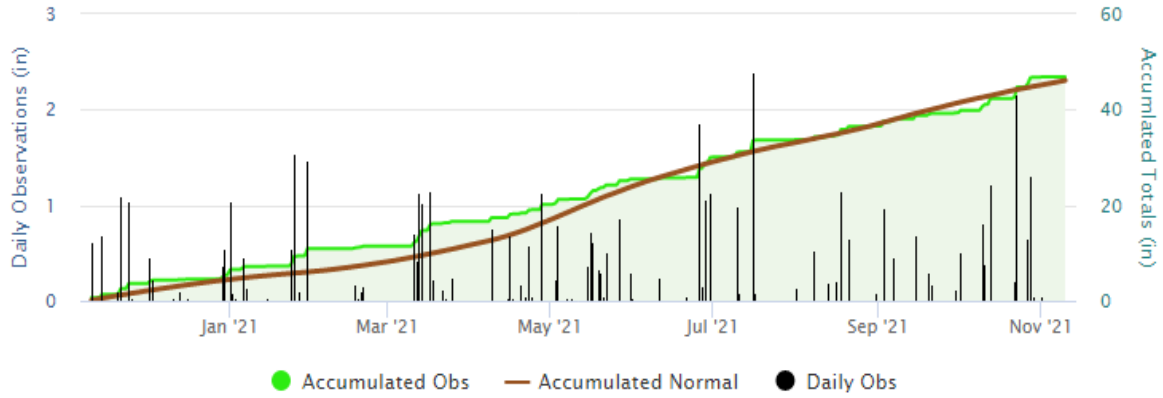

Cherokee 365 Day Accumulated Precipitation

<https://mesonet.k-state.edu/precip/daily/#mtIndex=24&tab=chart-tab>