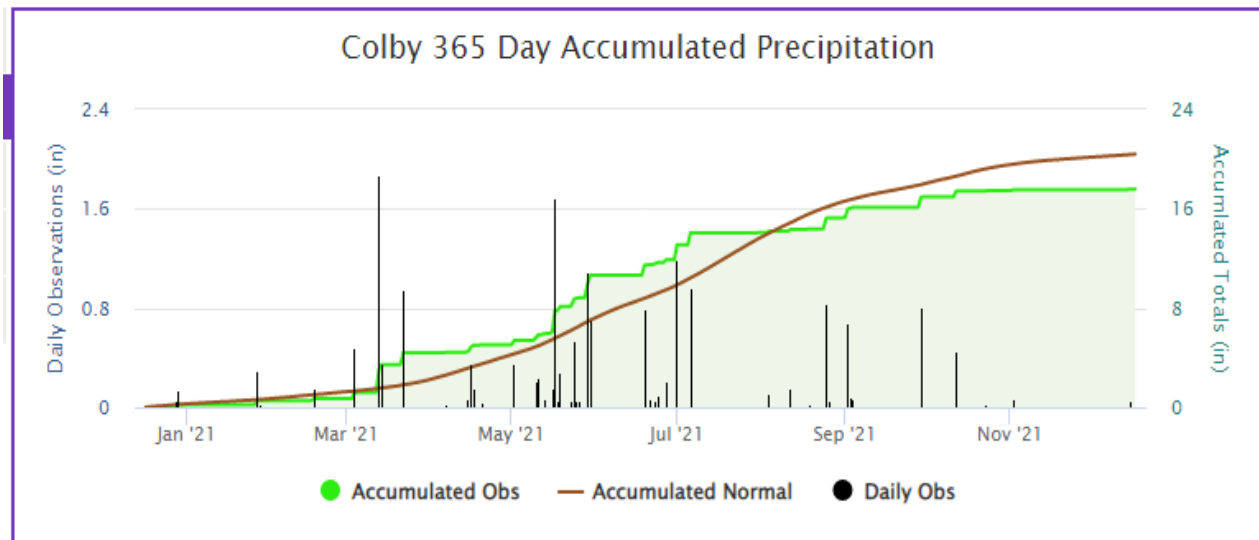

2021 Colby, Kansas Irrigated Corn Performance Test, Thomas County

KSU Northwest Agricultural Research Center, Colby

Planted: 5/6/2021

235-60-0 lb/a N, P, K

Atrazine 4L 16 oz, Detonate 16 oz, Buccaneer 5Extra 32 oz, Mesotrioze 3 oz, Basis Blend 1 oz 4/2/21

Atrazine 4L 24 oz, Brawl II 32 oz, Buccaneer 5Extra 32 oz, Mesotrione 4SC 4 oz 5/8/21; Status 10 oz

Irrigation: 12.3 inches

<https://mesonet.k-state.edu/precip/daily/#mtIndex=24&tab=chart-tab>

BRAND	NAME	YIELD (bu/a)	PAVG (%)	MOIST (%)	TW (lb/bu)	DAYS (silk)	HT (in)
BECKS	5765 AM	259	94	12	50	73	95
BECKS	5909 AM	269	98	11	55	75	93
BECKS	6282 AM	308	112	13	60	74	92
BECKS	6414 V2P	288	105	13	56	76	90
DYNA-GRO	D48QV22	278	101	12	52	76	93
DYNA-GRO	D49SS70	262	96	11	51	73	93
DYNA-GRO	D50VC09	268	98	12	51	74	93
DYNA-GRO	D50VC78	293	107	11	54	71	91
DYNA-GRO	D51SS41	263	96	12	50	71	87
GOLDEN HARVEST	G13N18-3111	286	104	17	51	77	96
MATURITY CHECK	FULL	267	97	15	54	77	97
MATURITY CHECK	MID	238	87	12	55	74	94
MATURITY CHECK	SHORT	231	84	11	50	71	90
RENK	RK882TRE	288	105	13	54	73	93
RENK	RK907SSTX	319	116	13	60	74	92
RENK	RK915VT2P	303	111	14	56	73	91
RENK	RK945DGV2P	240	88	14	52	73	94
	AVERAGE	274	100	13	54	73	92
	CV (%)	7	7	4	3	1	3
	LSD (0.05)	22	10	2	2	1	3

*Yields must differ by more than the LSD value to be considered statistically different. **Top LSD group in bold.**